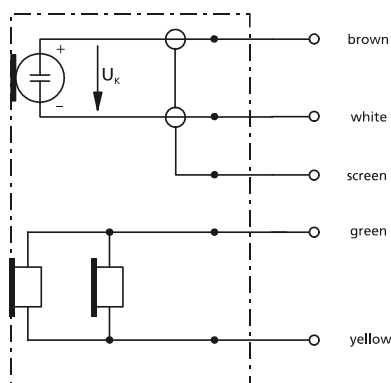

Connecting diagram

cable clip

Included in delivery

Headset, cable clip, ear cushion cloth covering (1 pair)

Order details

Headset, receivers parallel 2 x 200 Ω

Part No. 90-31-12409

Special models

- Receiver capsules in series
- With mounted plug

Easy replacable spare parts

Ear cushion ..... Part No. 27-17-00086

Ear cushion cloth covering, black (1 pair) ..... Part No. 98-05-12250

Cable clip (10 pcs.) ..... Part No. 22-16-80012